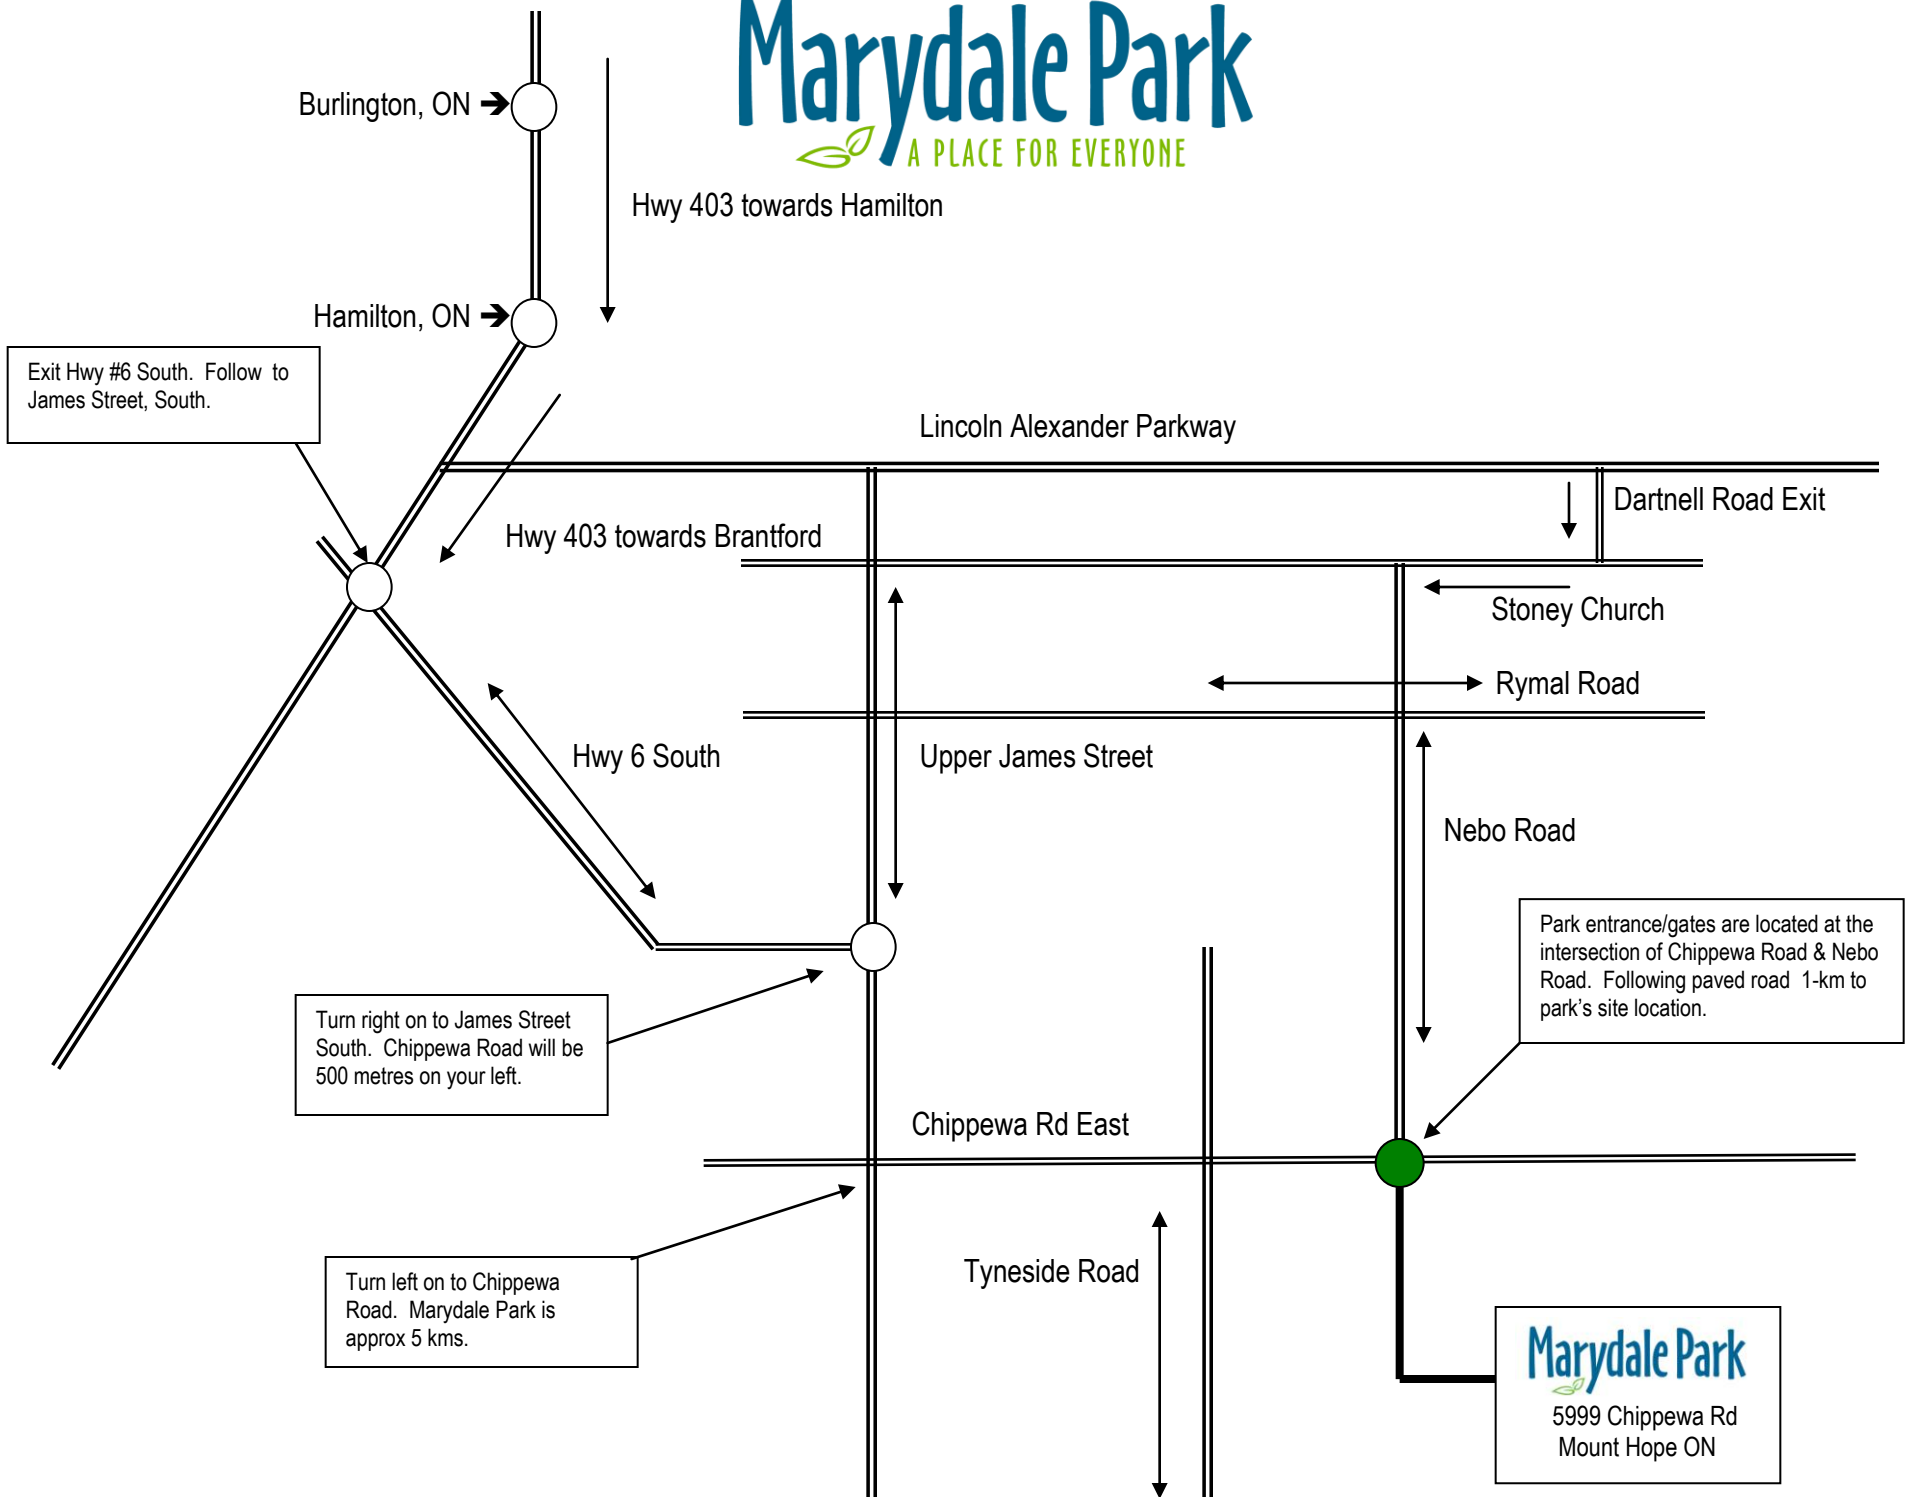

Marydale Park

A PLACE FOR EVERYONE

Burlington, ON →

Hamilton, ON →

Hwy 403 towards Hamilton

Lincoln Alexander Parkway

Dartnell Road Exit

Hwy 403 towards Brantford

Stoney Church

Rymal Road

Hwy 6 South

Upper James Street

Nebo Road

Park entrance/gates are located at the intersection of Chippewa Road & Nebo Road. Following paved road 1-km to park's site location.

Turn right on to James Street South. Chippewa Road will be 500 metres on your left.

Chippewa Rd East

Turn left on to Chippewa Road. Marydale Park is approx 5 kms.

Tyneside Road

Marydale Park
5999 Chippewa Rd
Mount Hope ON